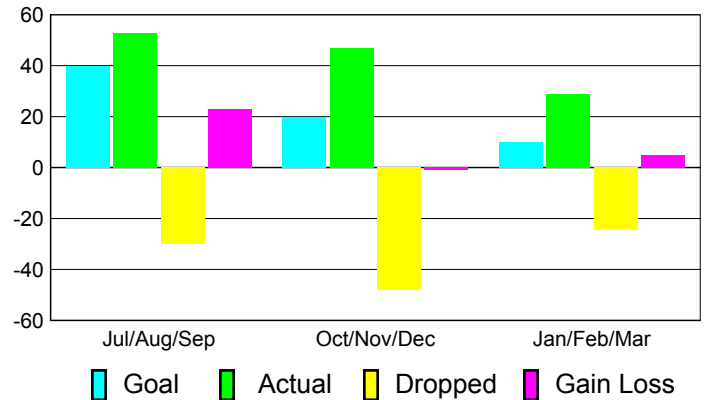

Membership Results 2010-2011

Goal, New, Dropped, Gain/Loss

Comparison of Membership Gain/Loss

Current Year Compared to the Previous Year