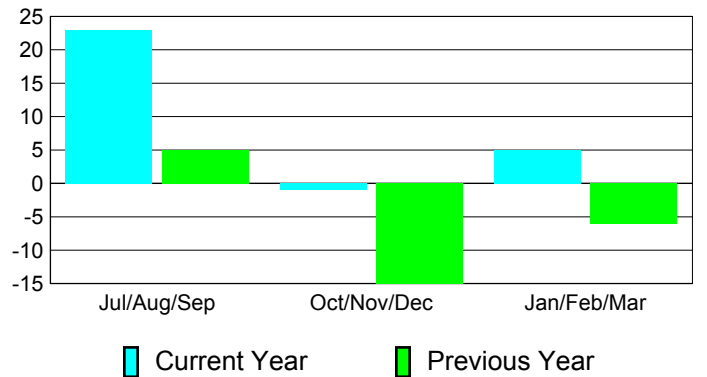

**Membership Results
2010-2011**

**Membership
2009-2010**

Month	Net Memb Goal	Actual New Memb	Actual Dropped Memb	Gain/Loss of Memb	Gain/Loss of Memb
Jul/Aug/Sep	40	53	-30	23	5
Oct/Nov/Dec	20	47	-48	-1	-15
Jan/Feb/Mar	10	29	-24	5	-6
Totals	70	129	-102	27	-16

Membership Results 2010-2011

Goal, New, Dropped, Gain/Loss

Comparison of Membership Gain/Loss

Current Year Compared to the Previous Year

Gender Comparison 2010-2011

Jul/Aug/Sep

Oct/Nov/Dec

Jan/Feb/Mar